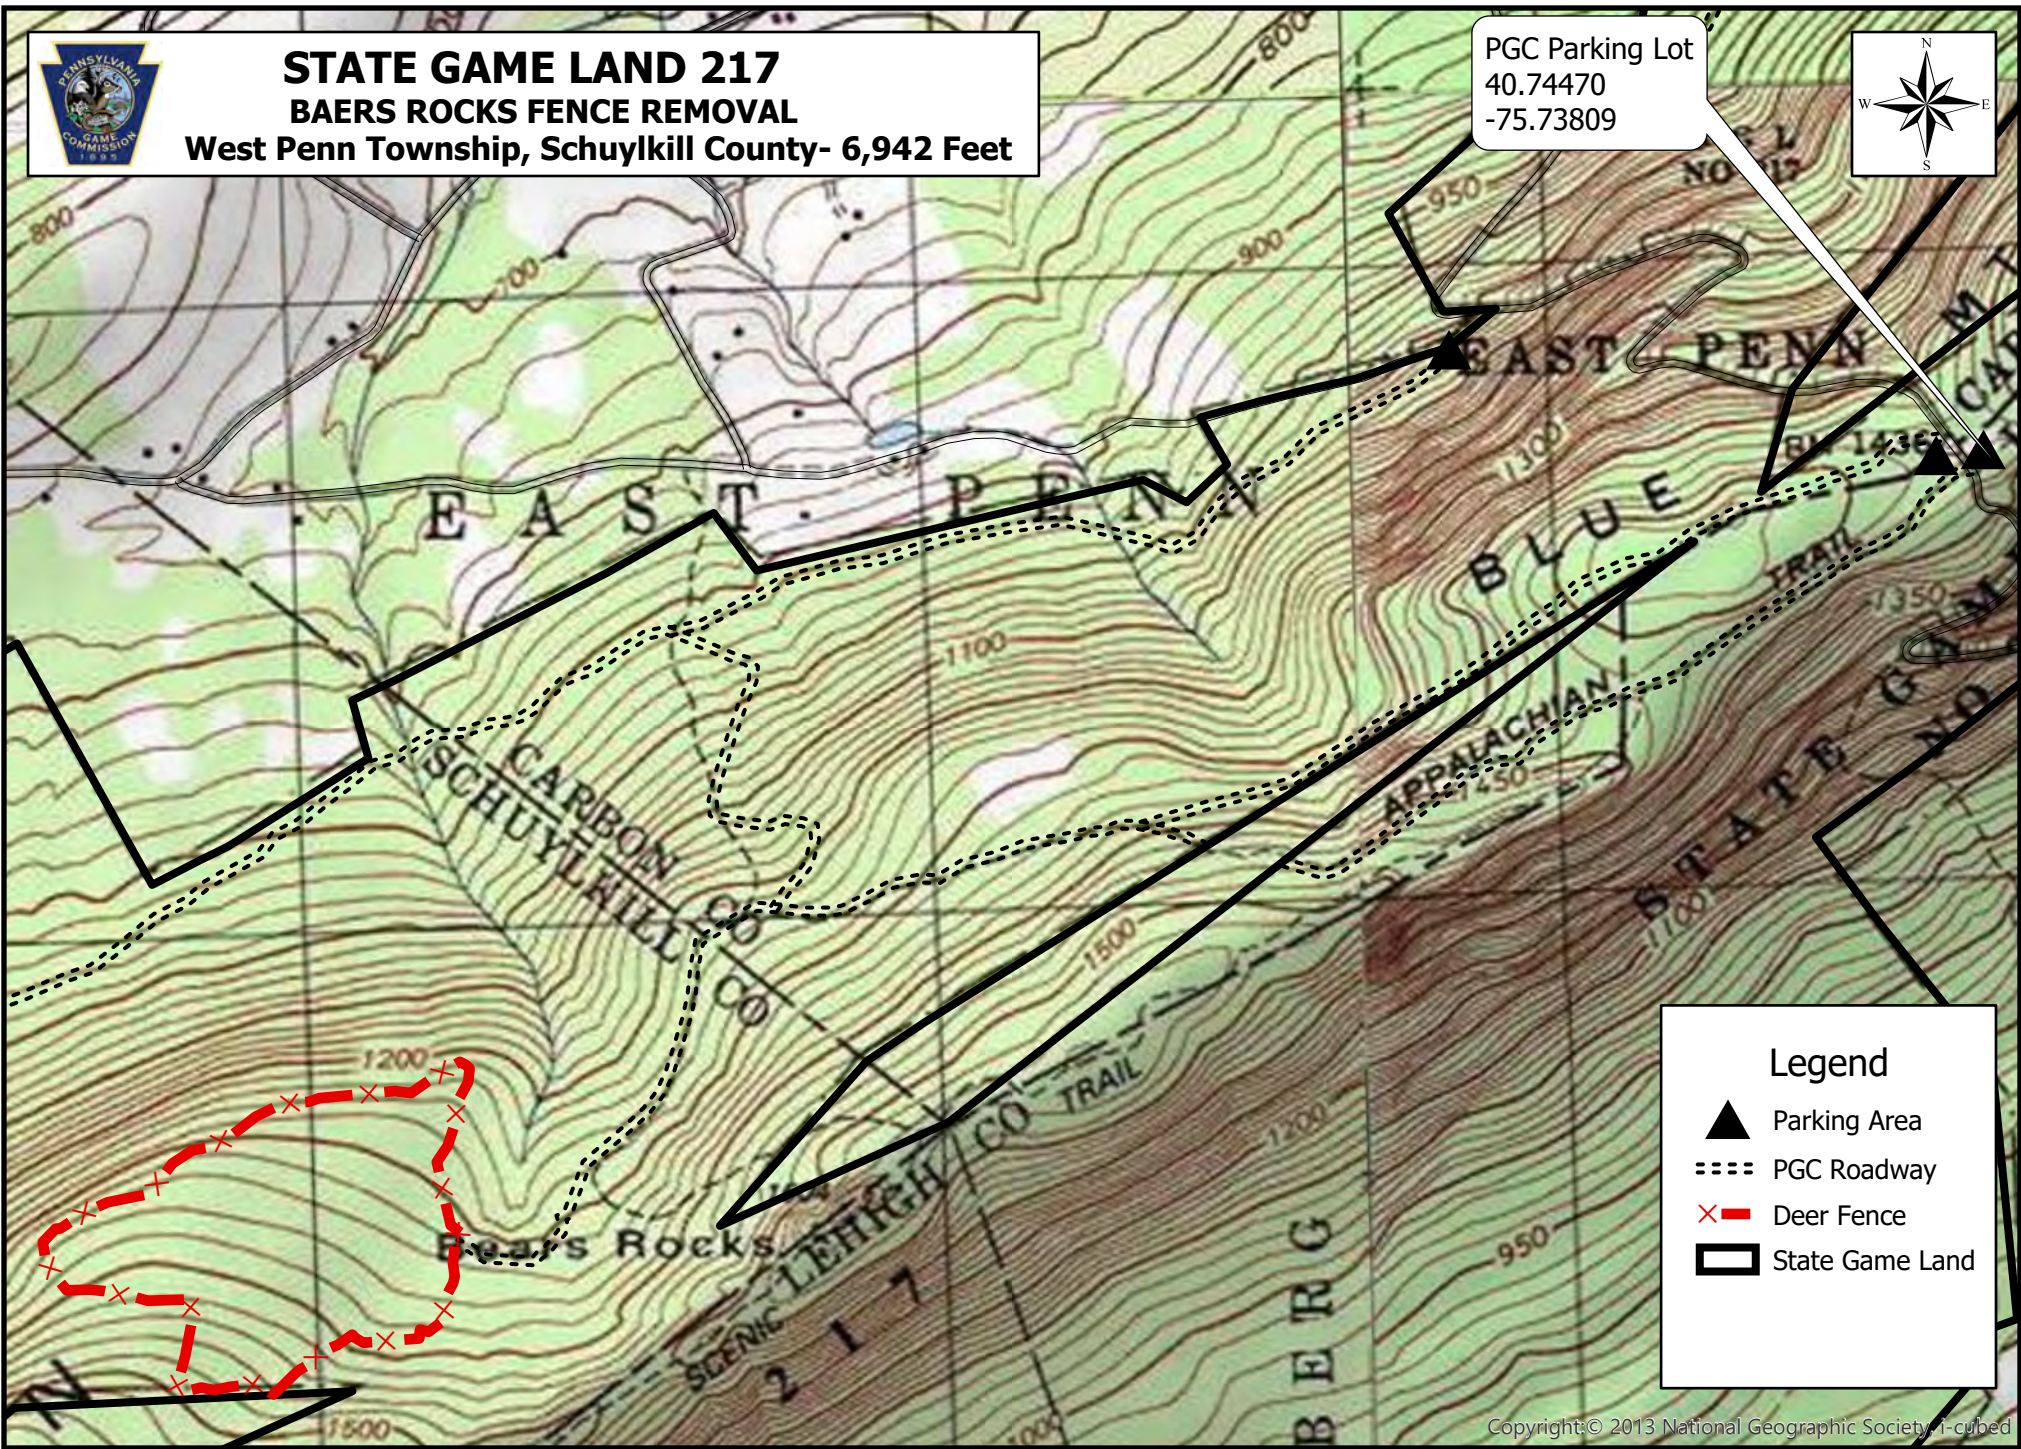

**STATE GAME LAND 217**  
**BAERS ROCKS FENCE REMOVAL**  
 West Penn Township, Schuylkill County- 6,942 Feet

PGC Parking Lot  
 40.74470  
 -75.73809

**Legend**

- Parking Area
- Local Roads
- State Roads
- PGC Roadway
- Deer Fence
- State Game Land

**STATE GAME LAND 217**  
**BAERS ROCKS FENCE REMOVAL**  
 West Penn Township, Schuylkill County- 6,942 Feet

PGC Parking Lot  
 40.74470  
 -75.73809

**Legend**

-  Parking Area
-  PGC Roadway
-  Deer Fence
-  State Game Land