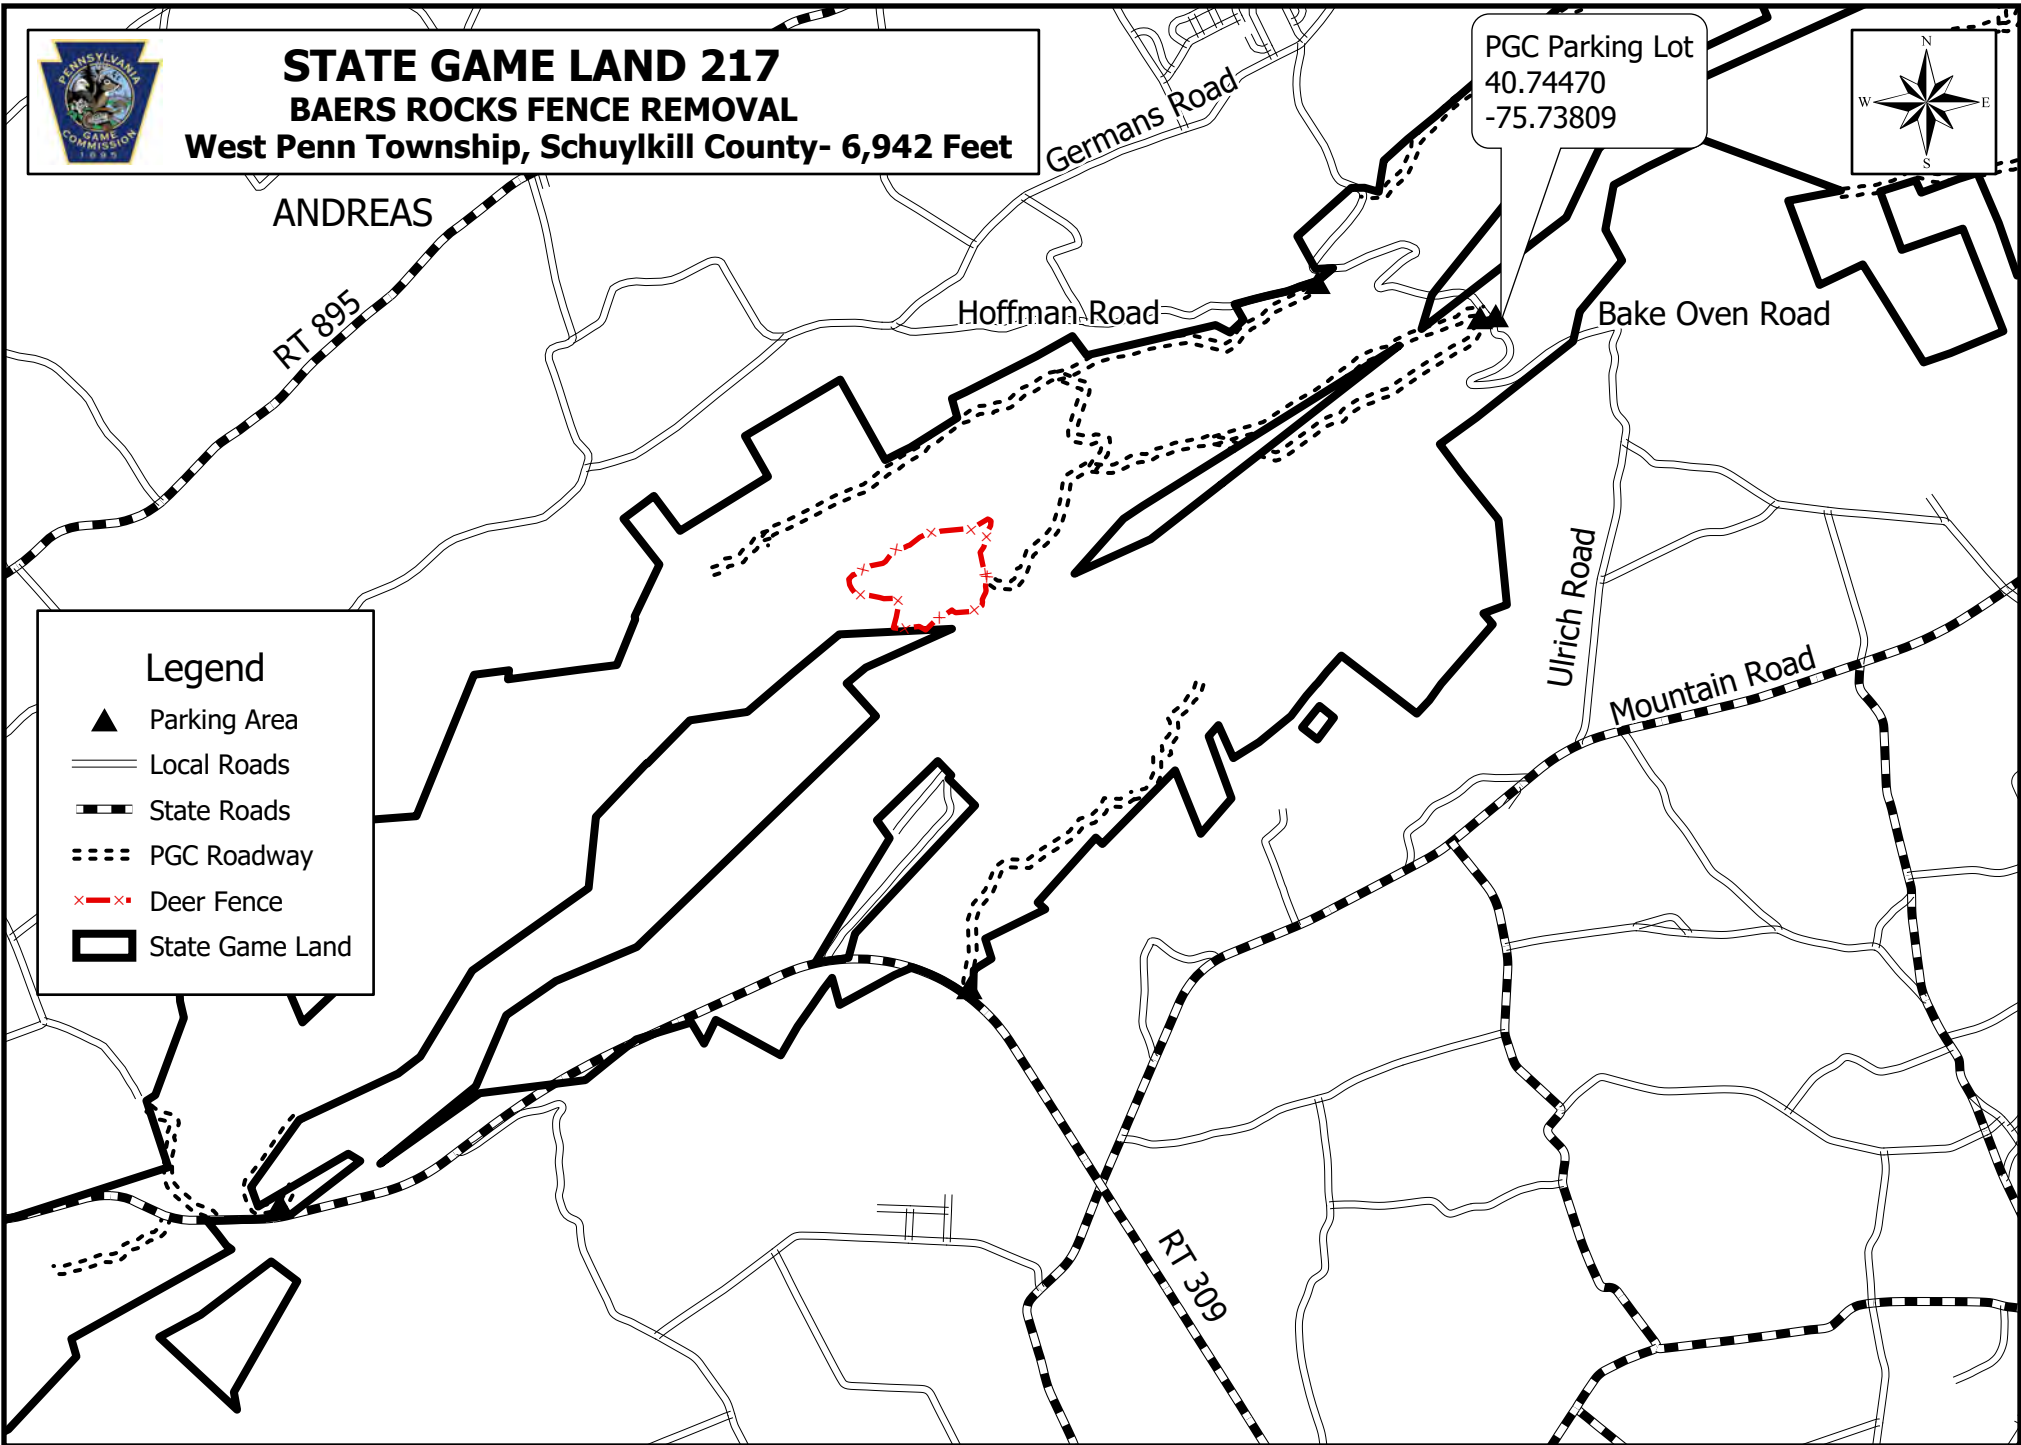

**STATE GAME LAND 217**  
**BAERS ROCKS FENCE REMOVAL**  
 West Penn Township, Schuylkill County- 6,942 Feet

PGC Parking Lot  
 40.74470  
 -75.73809

**Legend**

- Parking Area
- Local Roads
- State Roads
- PGC Roadway
- Deer Fence
- State Game Land

**STATE GAME LAND 217**  
**BAERS ROCKS FENCE REMOVAL**  
 West Penn Township, Schuylkill County- 6,942 Feet

PGC Parking Lot  
 40.74470  
 -75.73809

**Legend**

-  Parking Area
-  PGC Roadway
-  Deer Fence
-  State Game Land